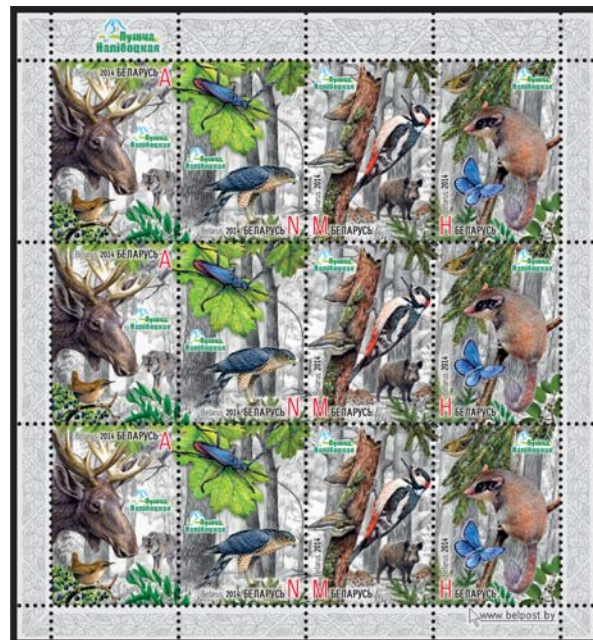

Sheet composition:

3 horizontal strips of 4 stamps (1x3).

Size of the sheet: 127x138 mm.

Naliboki Pushcha is one of the largest forests of Belarus. It is located in the basins of the right tributaries of the Neman – Berezina and Ussa, extending to Oshmyany ridges in the north and to the Minsk Upland in the east.

Naliboki Pushcha is of great importance as a unique object of biological and landscape diversity. Now on its territory there are 30 species of plants, 12 species of invertebrates, 3 species of fish, 3 species of amphibians and reptiles, 29 species of birds and 4 species of mammals listed in the Red Book of Belarus and the International Red Data Book.

The stamps were printed with the logo of Naliboki Pushcha. The logo is designed by Denis Salash.