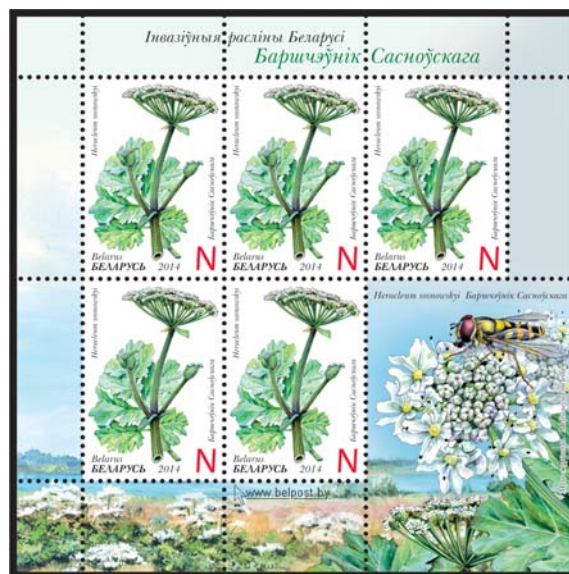

### Invasive Plants of Belarus

On July 25, 2014 the Ministry of Communications and Informatization of the Republic of Belarus will issue 2 stamps of the series "Invasive plants of Belarus".

**Designer:** Alexander Mityanin. **Printing:** offset. **Colour:** multicoloured. **Paper:** chalk-surfaced, gummed. **Perforation:** comb 14<sup>1/4</sup>:14. **Size of the stamps:** 28x40 mm. **Sheets composition:** 5 stamps & 1 coupon. **Size of the sheets:** 110x110 mm. While printing the stamps they used the technology of relief stamping and selective varnishing. **Print quantity:** 50.000 stamps each.

Elements of protection

Letter "A" is equal to the tariff of a letter up to 20 gram within Belarus.

Letter "N" is equal to the surface tariff of a postcard abroad.

Invasive plants are flora objects that are outside their natural range. Their distribution and abundance pose a threat to the life or health of citizens and to the conservation of biological diversity. They can also damage some sectors of the economy. The most prominent representatives of the invasive plant species, widely distributed in the territory of Belarus, are Canadian goldenrod and Sosnowski's hogweed.