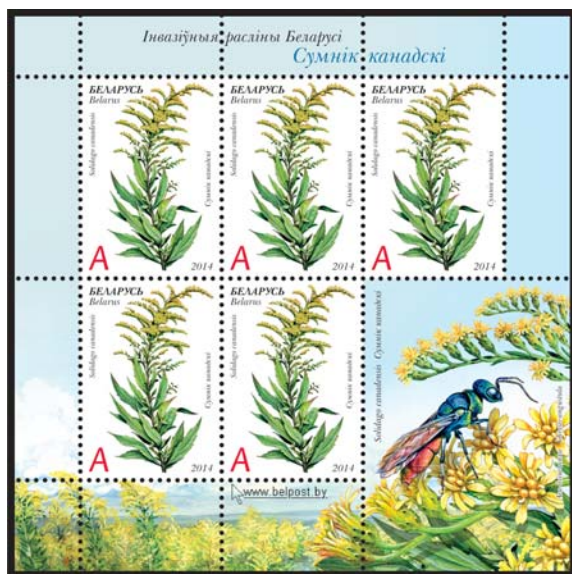

Letter "A" is equal to the tariff of a letter up to 20 gram within Belarus.