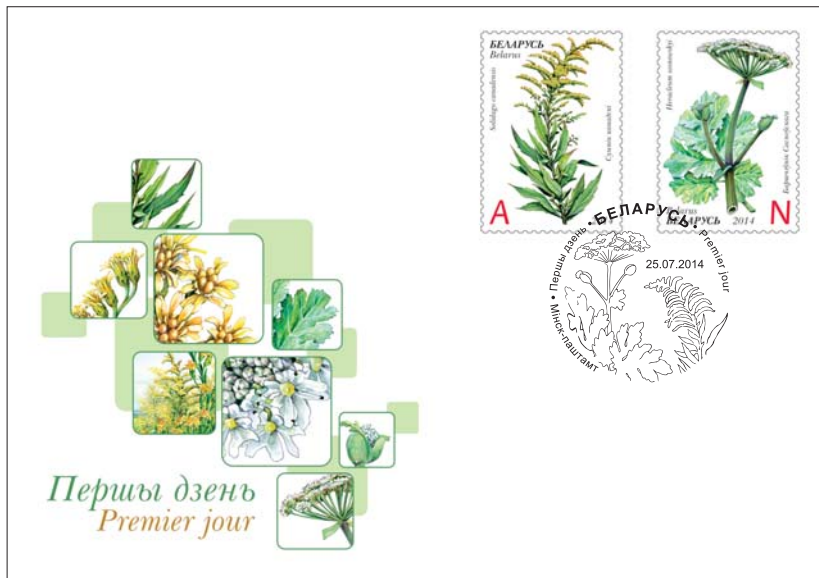

Colour of the postmark – black.

Special **postmark** and **FDC**
designed by A.Mityanin.

A special cancellation on FDC will be carried out at the Main Post Office of Minsk on the stamps issuing day.