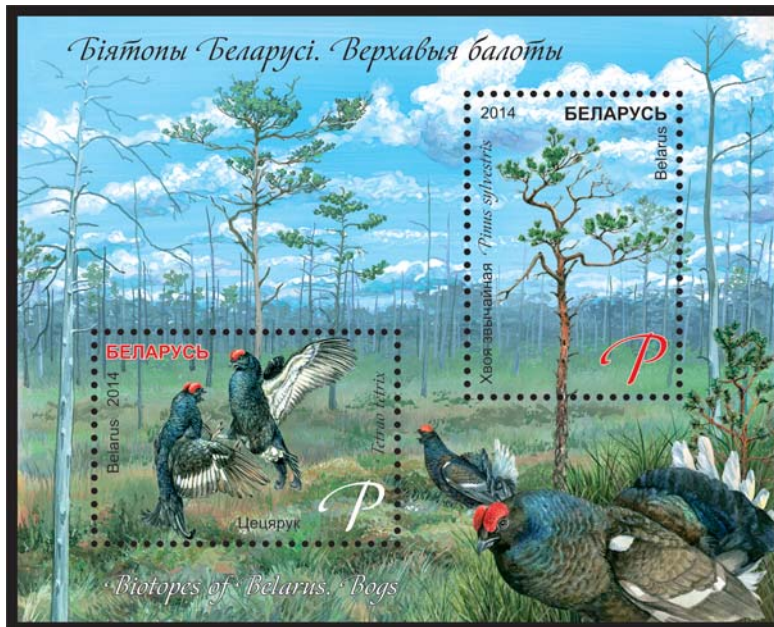

Souvenir sheet No. 105

No. 1022
Black grouse

No. 1023
Common pine