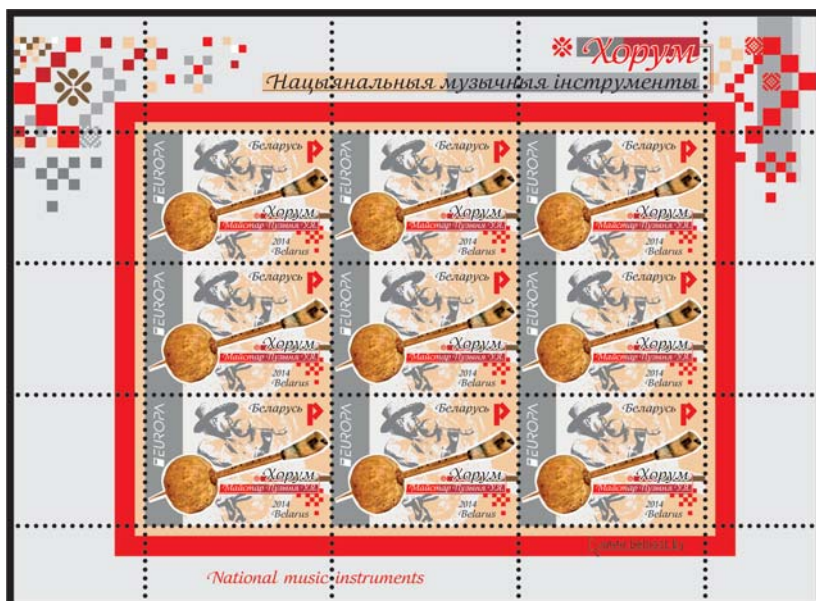

Elements of protection