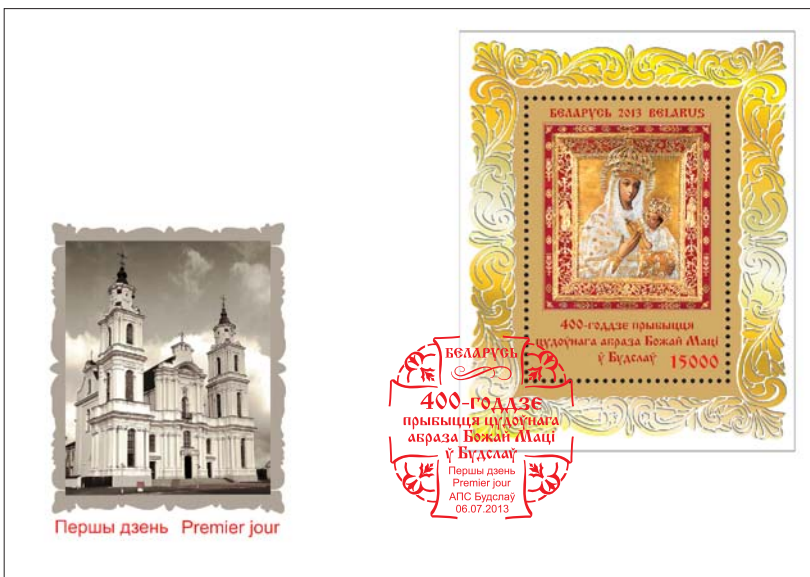

Colour of the postmark - red.

FDC and special postmark designed by Ye. Medved

Special cancellation on FDC will be carried out at the post office of Budslau on the souvenir sheet issuing day.