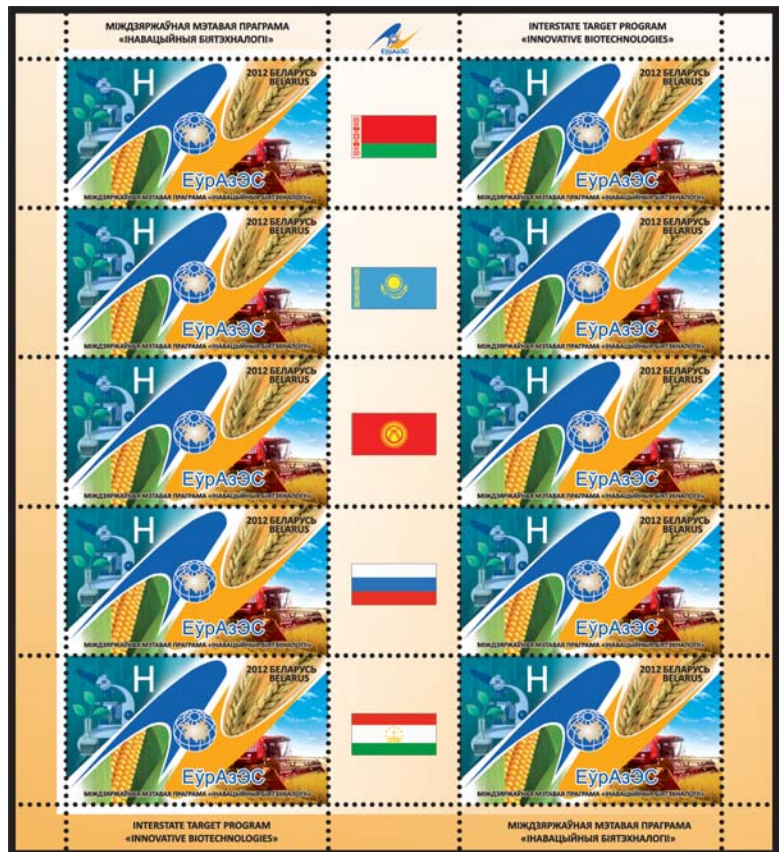

Designer: Ivan Lukin. **Printing:** offset. **Colour:** full colour. **Paper:** chalk-surfaced, gummed. **Perforation:** comb 13^{1/2}. **Size of the stamp:** 52x29,6 mm. **Sheet composition:** 10 stamps & 5 coupons. **Size of the sheet:** 150x166 mm. The technique of selective varnishing and relief stamping is used on the stamp. **Print quantity:** 100.000 stamps.

Letter "H" is equal to the surface tariff of a letter up to 20 gram abroad.

No. 931

EurAsEC
(Eurasian Economic Community)

H

Elements of protection

Historical reference: Eurasian Economic Community (EurAsEC) is an international organization that ensures multilateral economic cooperation among its member states. The Treaty on the establishment of EurAsEC was signed on October 10, 2000 by the leaders of Belarus, Kazakhstan, Kyrgyzstan, Russia and Tajikistan. Since 2002 observers in the EurAsEC are Moldova and Ukraine, and from 2003 - Armenia.