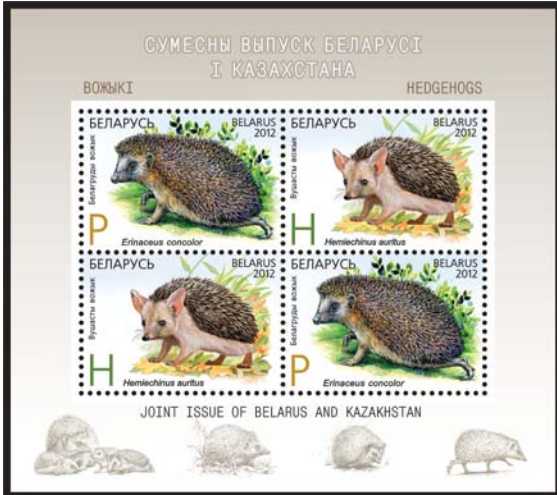

A sheetlet is also issued. **Sheetlet composition:** 4 (2 sets) stamps. Perforation: frame 14:14^{1/4}. **Size of the sheetlet:** 107,5x95,5 mm. **Print quantity:** 15.000 sheetlets.

Letter “H” is equal to the surface tariff of a letter up to 20 gram abroad.

Letter “P” is equal to the air-mail tariff of a letter up to 20 gram abroad.