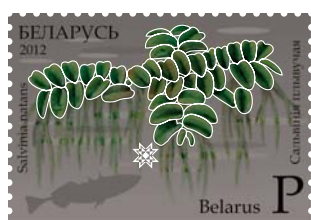

Elements of protection