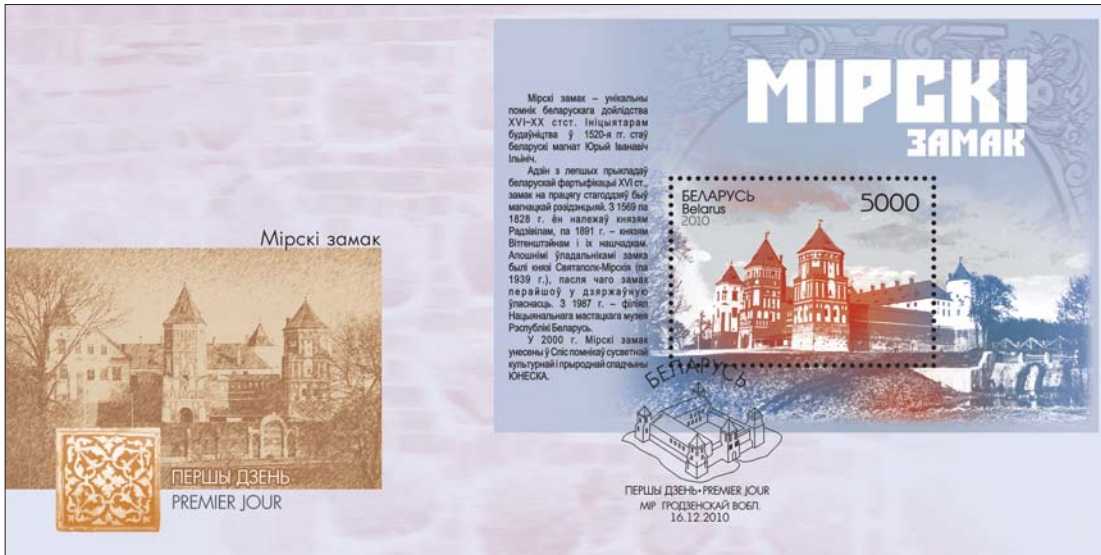

# 45 (412)

December 3, 2010

ПЕРШЫ ДЗЕНЬ • PREMIER JOUR  
МІР ГРОДЗЕНСКАЙ ВОБЛ.  
16.12.2010

Colour of the postmark — black.

Special **postmark** and **FDC**  
designed by I. Lukin.

**A special cancellation** on FDC will be carried out at the post office of Mir town (Grodno region) on the souvenir sheet issuing day.