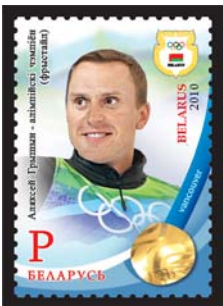

20 (387)

July 21, 2010

Medal winners at XXI Olympic Winter Games in Vancouver

On July 23, 2010 the Ministry of Communications and Informatization of the Republic of Belarus will issue 3 stamps from the series "Medal winners at XXI Olympic Winter Games in Vancouver".

Historical reference: According to the results of XXI Olympic Winter Games 2010 Belarus team took the 17th place. Our sportsmen were 3 times on the podium. The biathlete Darya Domracheva won the bronze medal in the Women's 15 Kilometre individual race. Sergei Novikov won the silver medal and he was the best among Belarus biathletes in the individual race. The freestyler Aleksei Grishin became the Olympic champion.

No. 832

Darya Domracheva
Bronze medal winner (biathlon)

A

No. 833

Sergei Novikov
Silver medal winner (biathlon)

H

No. 834

Aleksei Grishin
Olympic champion (freestyle)