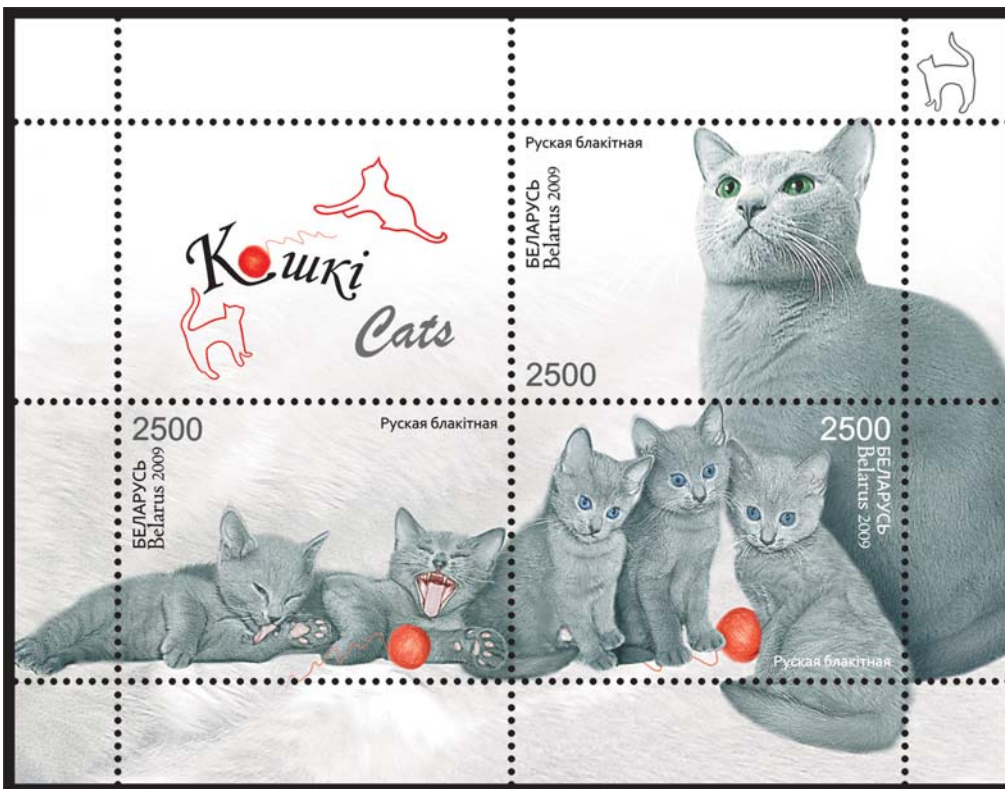

Souvenir sheet No. 70

No. 805
Russian Blue cat

2500 BYR

No. 806
Russian Blue
two kittens

2500 BYR

No. 807
Russian Blue
three kittens

2500 BYR