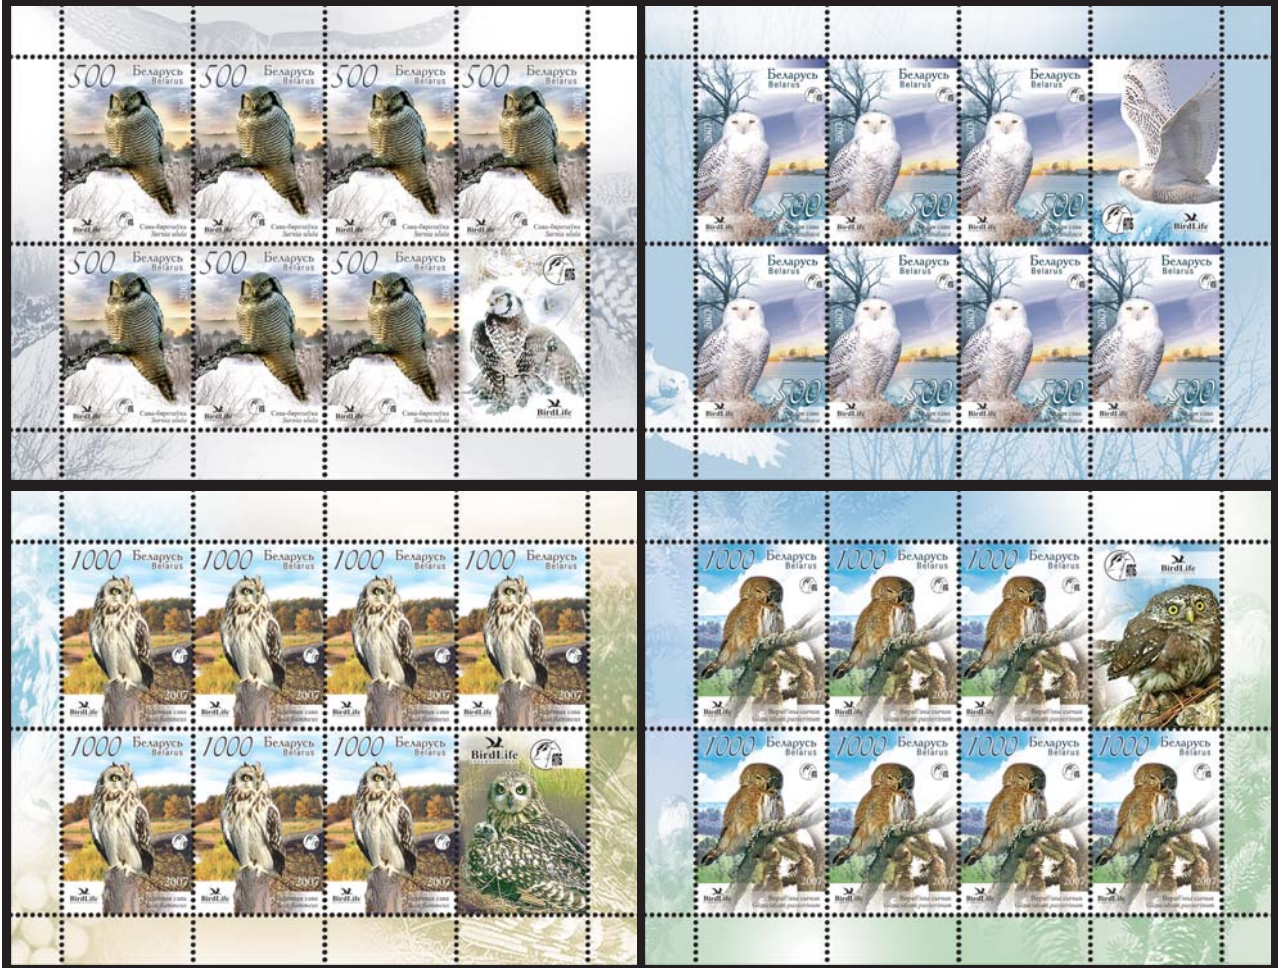

Colour of the postmark — black.

Special postmark and FDC
designed by O. Suzko.

Special cancellation: a special cancellation on FDC will be carried out at the Main Post Office of Minsk on the stamps issuing day.

page 2