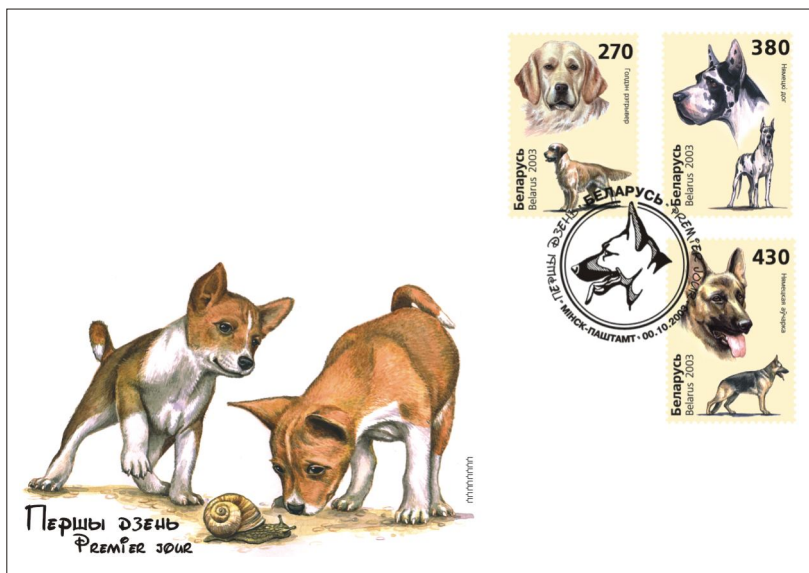

Colour of the postmark – black.

Special **postmark** and **FDCs** designed by A. Mitianin.

Special cancellation: a special cancellation on FDC will be carried out at the Main Post Office of Minsk on the stamps issuing day.